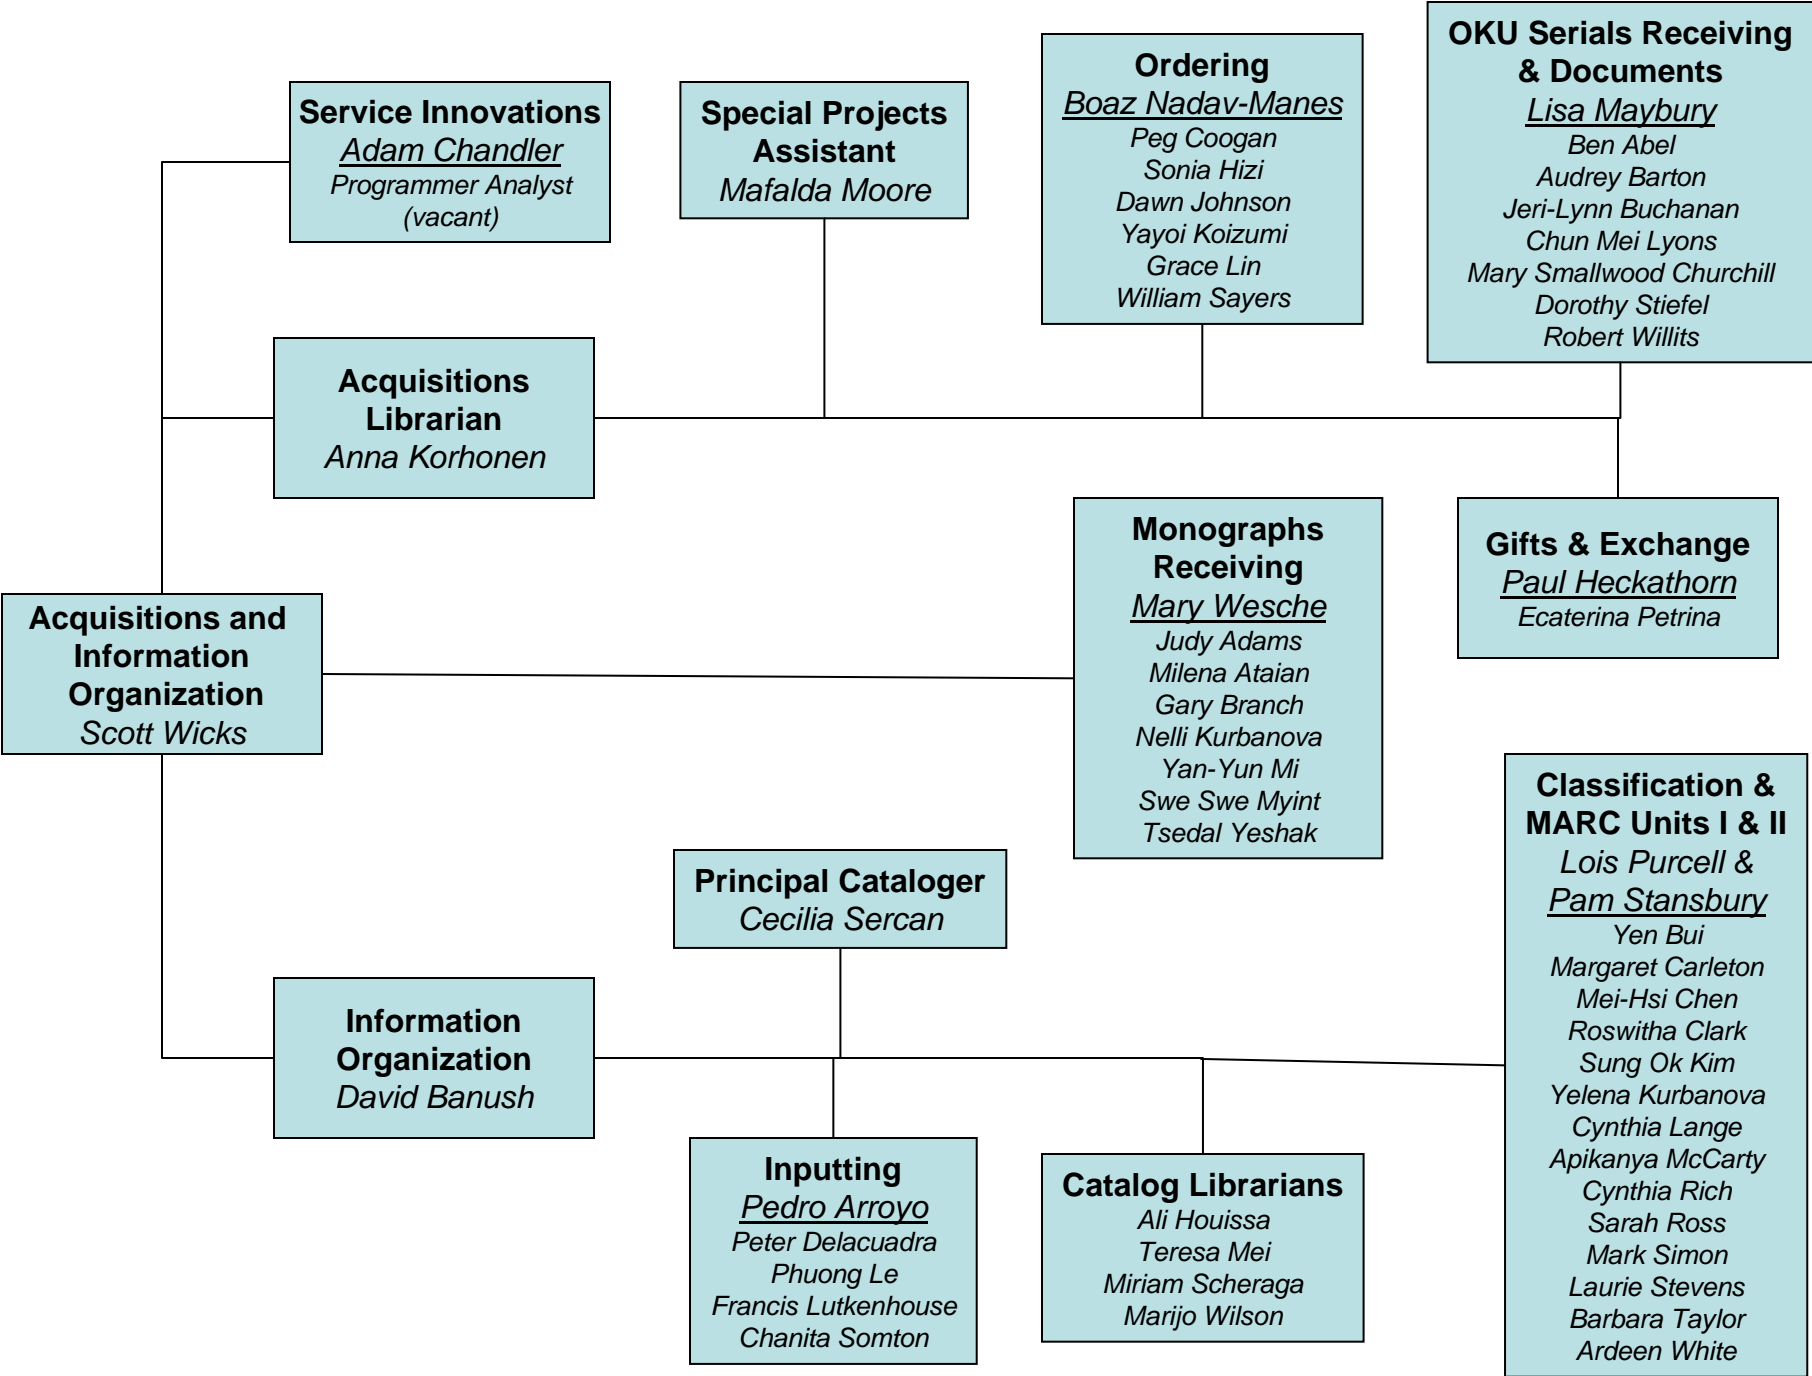

Cornell University

Library Technical Services

Organizational Charts

LTS Senior Management Team

July 11, 2005

Service Innovations
Adam Chandler
Programmer Analyst
(vacant)

Special Projects Assistant
Mafalda Moore

Ordering
Boaz Nadav-Manes
Peg Coogan
Sonia Hizi
Dawn Johnson
Yayoi Koizumi
Grace Lin
William Sayers

OKU Serials Receiving & Documents
Lisa Maybury
Ben Abel
Audrey Barton
Jeri-Lynn Buchanan
Chun Mei Lyons
Mary Smallwood Churchill
Dorothy Stiefel
Robert Willits

Inputting
Pedro Arroyo
Peter Delacuadra
Phuong Le
Francis Lutkenhouse
Chanita Somton

Catalog Librarians
Ali Houissa
Teresa Mei
Miriam Scheraga
Marijo Wilson

Metadata Services
Marty Kurth

Metadata Consulting
Elaine Westbrooks
Keith Jenkins