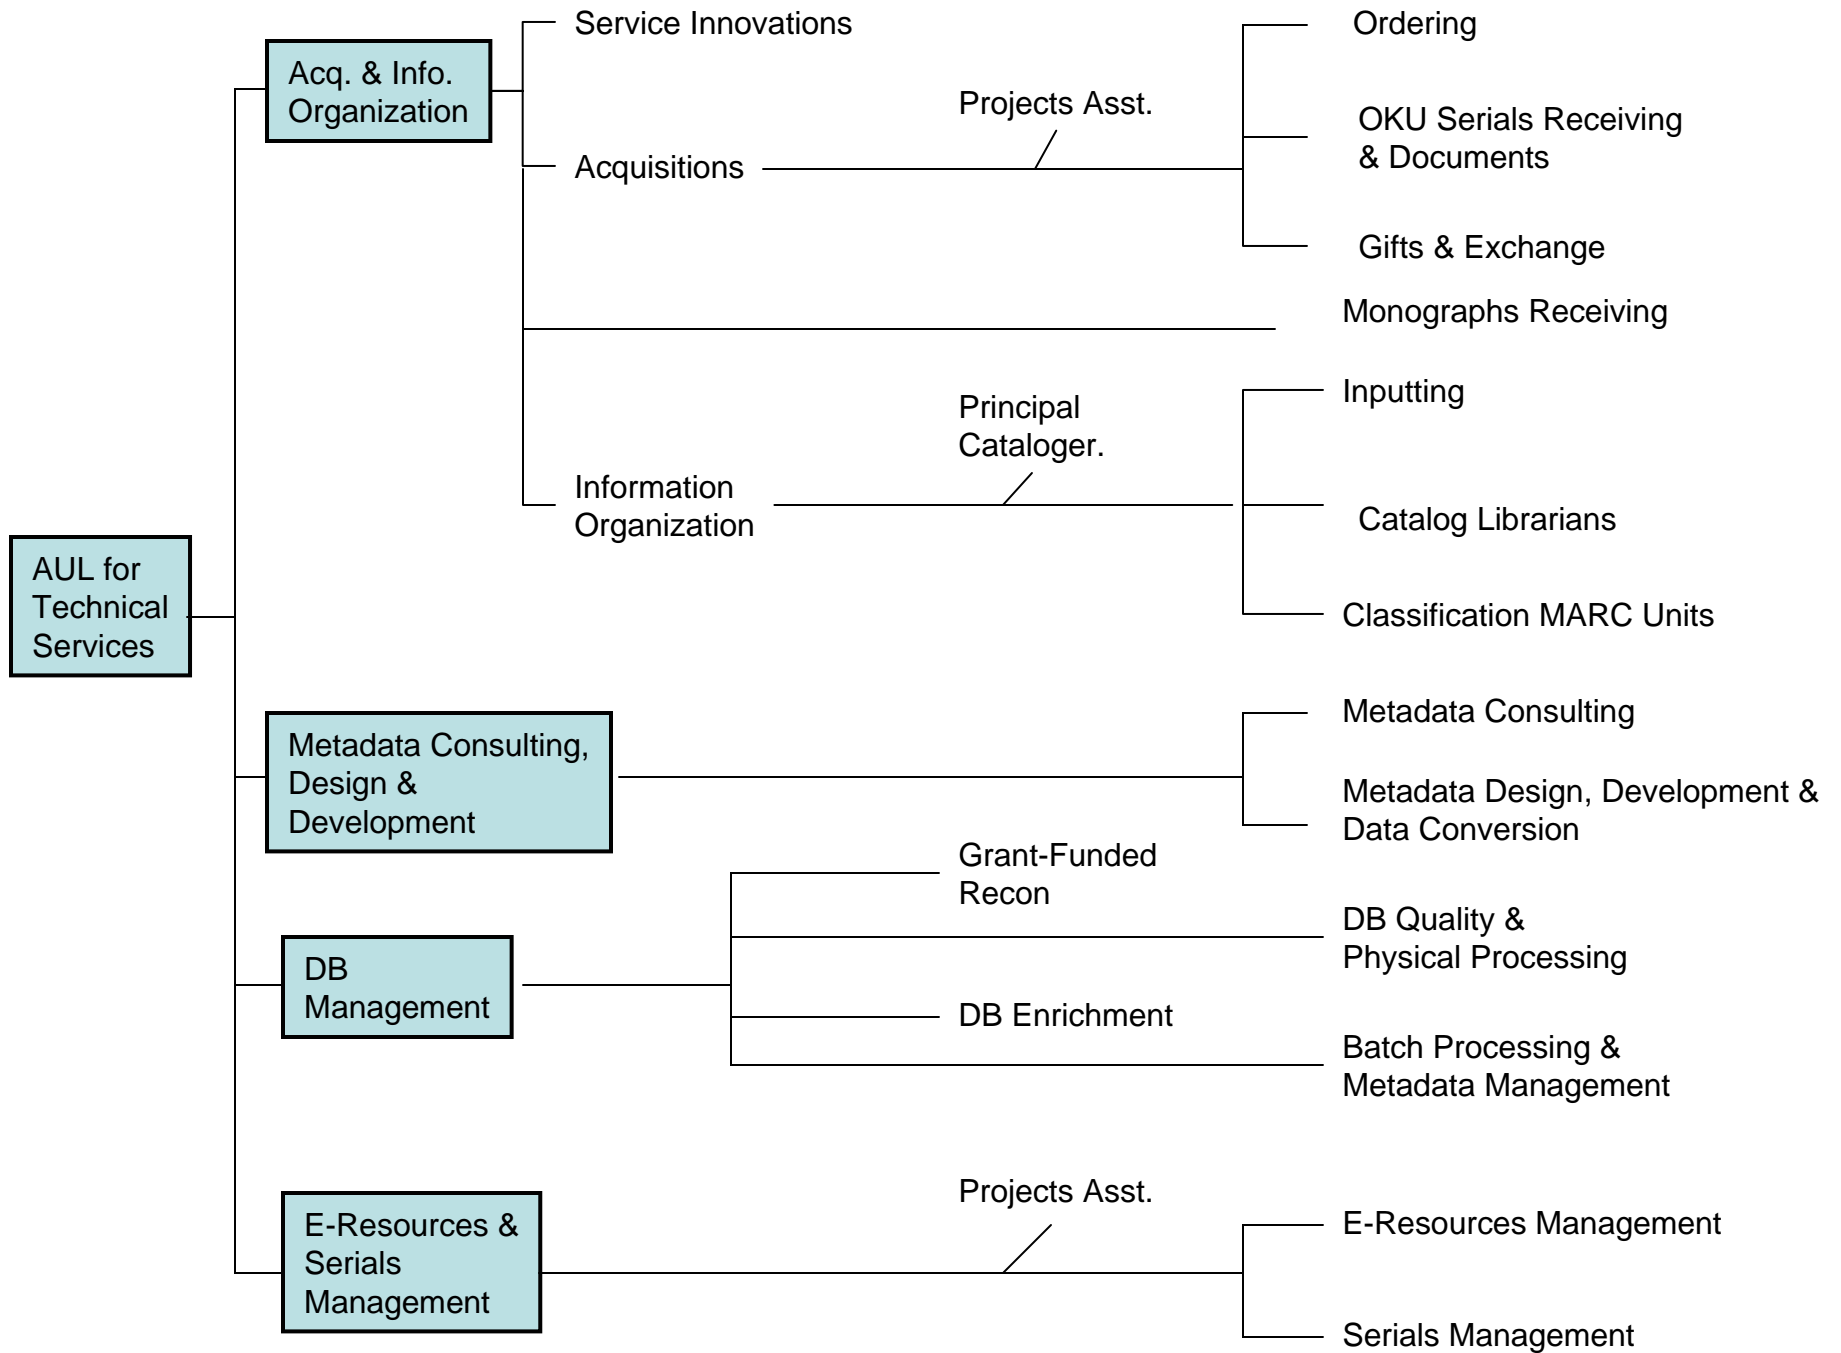

Cornell University

Library Technical Services

Organizational Charts

LTS Senior Management Team

July 11, 2005

Service Innovations
Adam Chandler
Programmer Analyst
(vacant)

Special Projects Assistant
Mafalda Moore

Inputting
Pedro Arroyo
Peter Delacuadra
Phuong Le
Francis Lutkenhouse
Chanita Somton

Catalog Librarians
Ali Houissa
Teresa Mei
Miriam Scheraga
Marijo Wilson

Metadata Services
Marty Kurth

Metadata Consulting
Elaine Westbrooks
Keith Jenkins

**Metadata Design, Development
& Data Conversion**
Nancy Holcomb
Greg Nehler
Rick Silterra
Nancy Solla

**E-Resources &
Serials Management**
Bill Kara

**Special Projects
Assistant**
Nancy Banfield

E-Resources Management
Liisa Mobley
Nathan Rupp, E-Resources Librarian
Jim Spear
Cindy Sweet
Ed Zieba